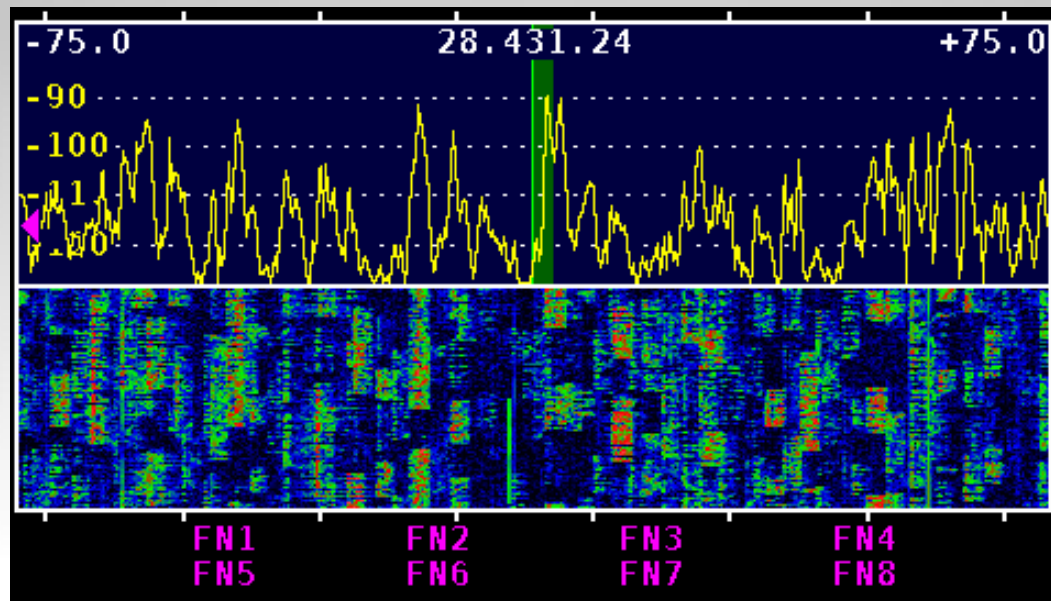

CW is Dead?

119 QSOs on 15M in 50kHz!

ARRL DX Saturday morning

ARRL Phone

← 150 kHz →

Contester's Terms

Running – staying on a frequency and calling CQ:
working everyone that calls. Produces more Qs for the
big contester

Search and Pounce (S&P) – moving around looking for
multipliers

SO₂R – Single Op/2 Radios

Sunday Drivers – That's us

Cabrillo Log

START-OF-LOG: 3.0
CALLSIGN: KC7QY
CONTEST: CQ-WPX-SSB
CATEGORY-OPERATOR: SINGLE-OP
CATEGORY-ASSISTED: NON-ASSISTED
CATEGORY-BAND: ALL
CATEGORY-POWER:LOW
CATEGORY-MODE: SSB
CATEGORY-TRANSMITTER: ONE
CLAIMED-SCORE: 137072
CLUB:
LOCATION: NM
CREATED-BY: GenLog v8.13
NAME: Jim Lommen KC7QY
ADDRESS: 800 Buford Dr
ADDRESS-CITY: Socorro
ADDRESS-STATE-PROVINCE: NM
ADDRESS-POSTALCODE: 87801
ADDRESS-COUNTRY: USA
OPERATORS: KC7QY
SOAPBOX: