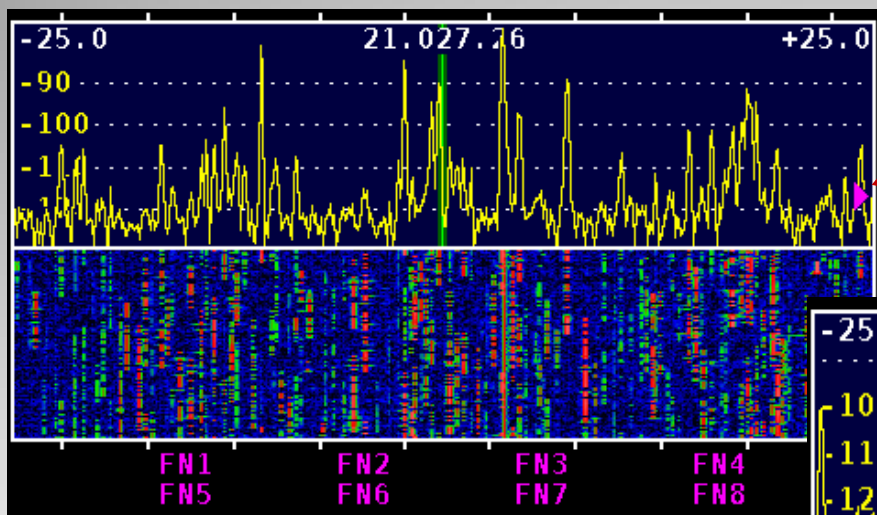

CW is Dead?

119 QSOs on 15M in 50kHz!