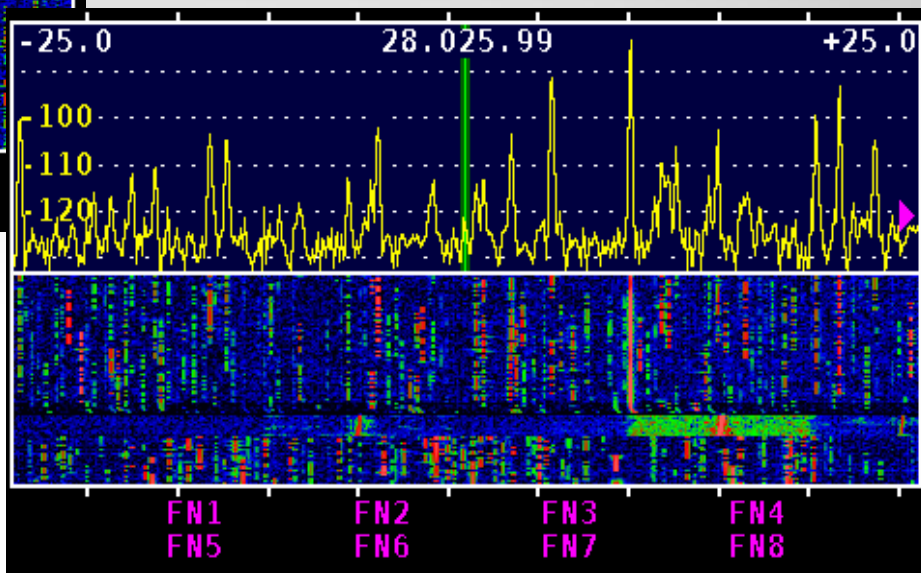

ARRL DX Saturday morning